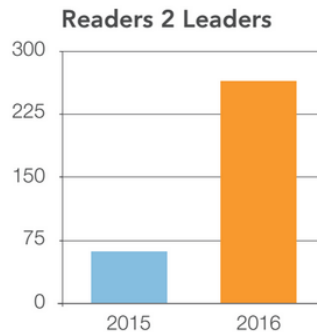

What should we measure?

- Discipleship & Personal Growth
- Social Transformation

- Collaboration/Unity

How can we tell the story?